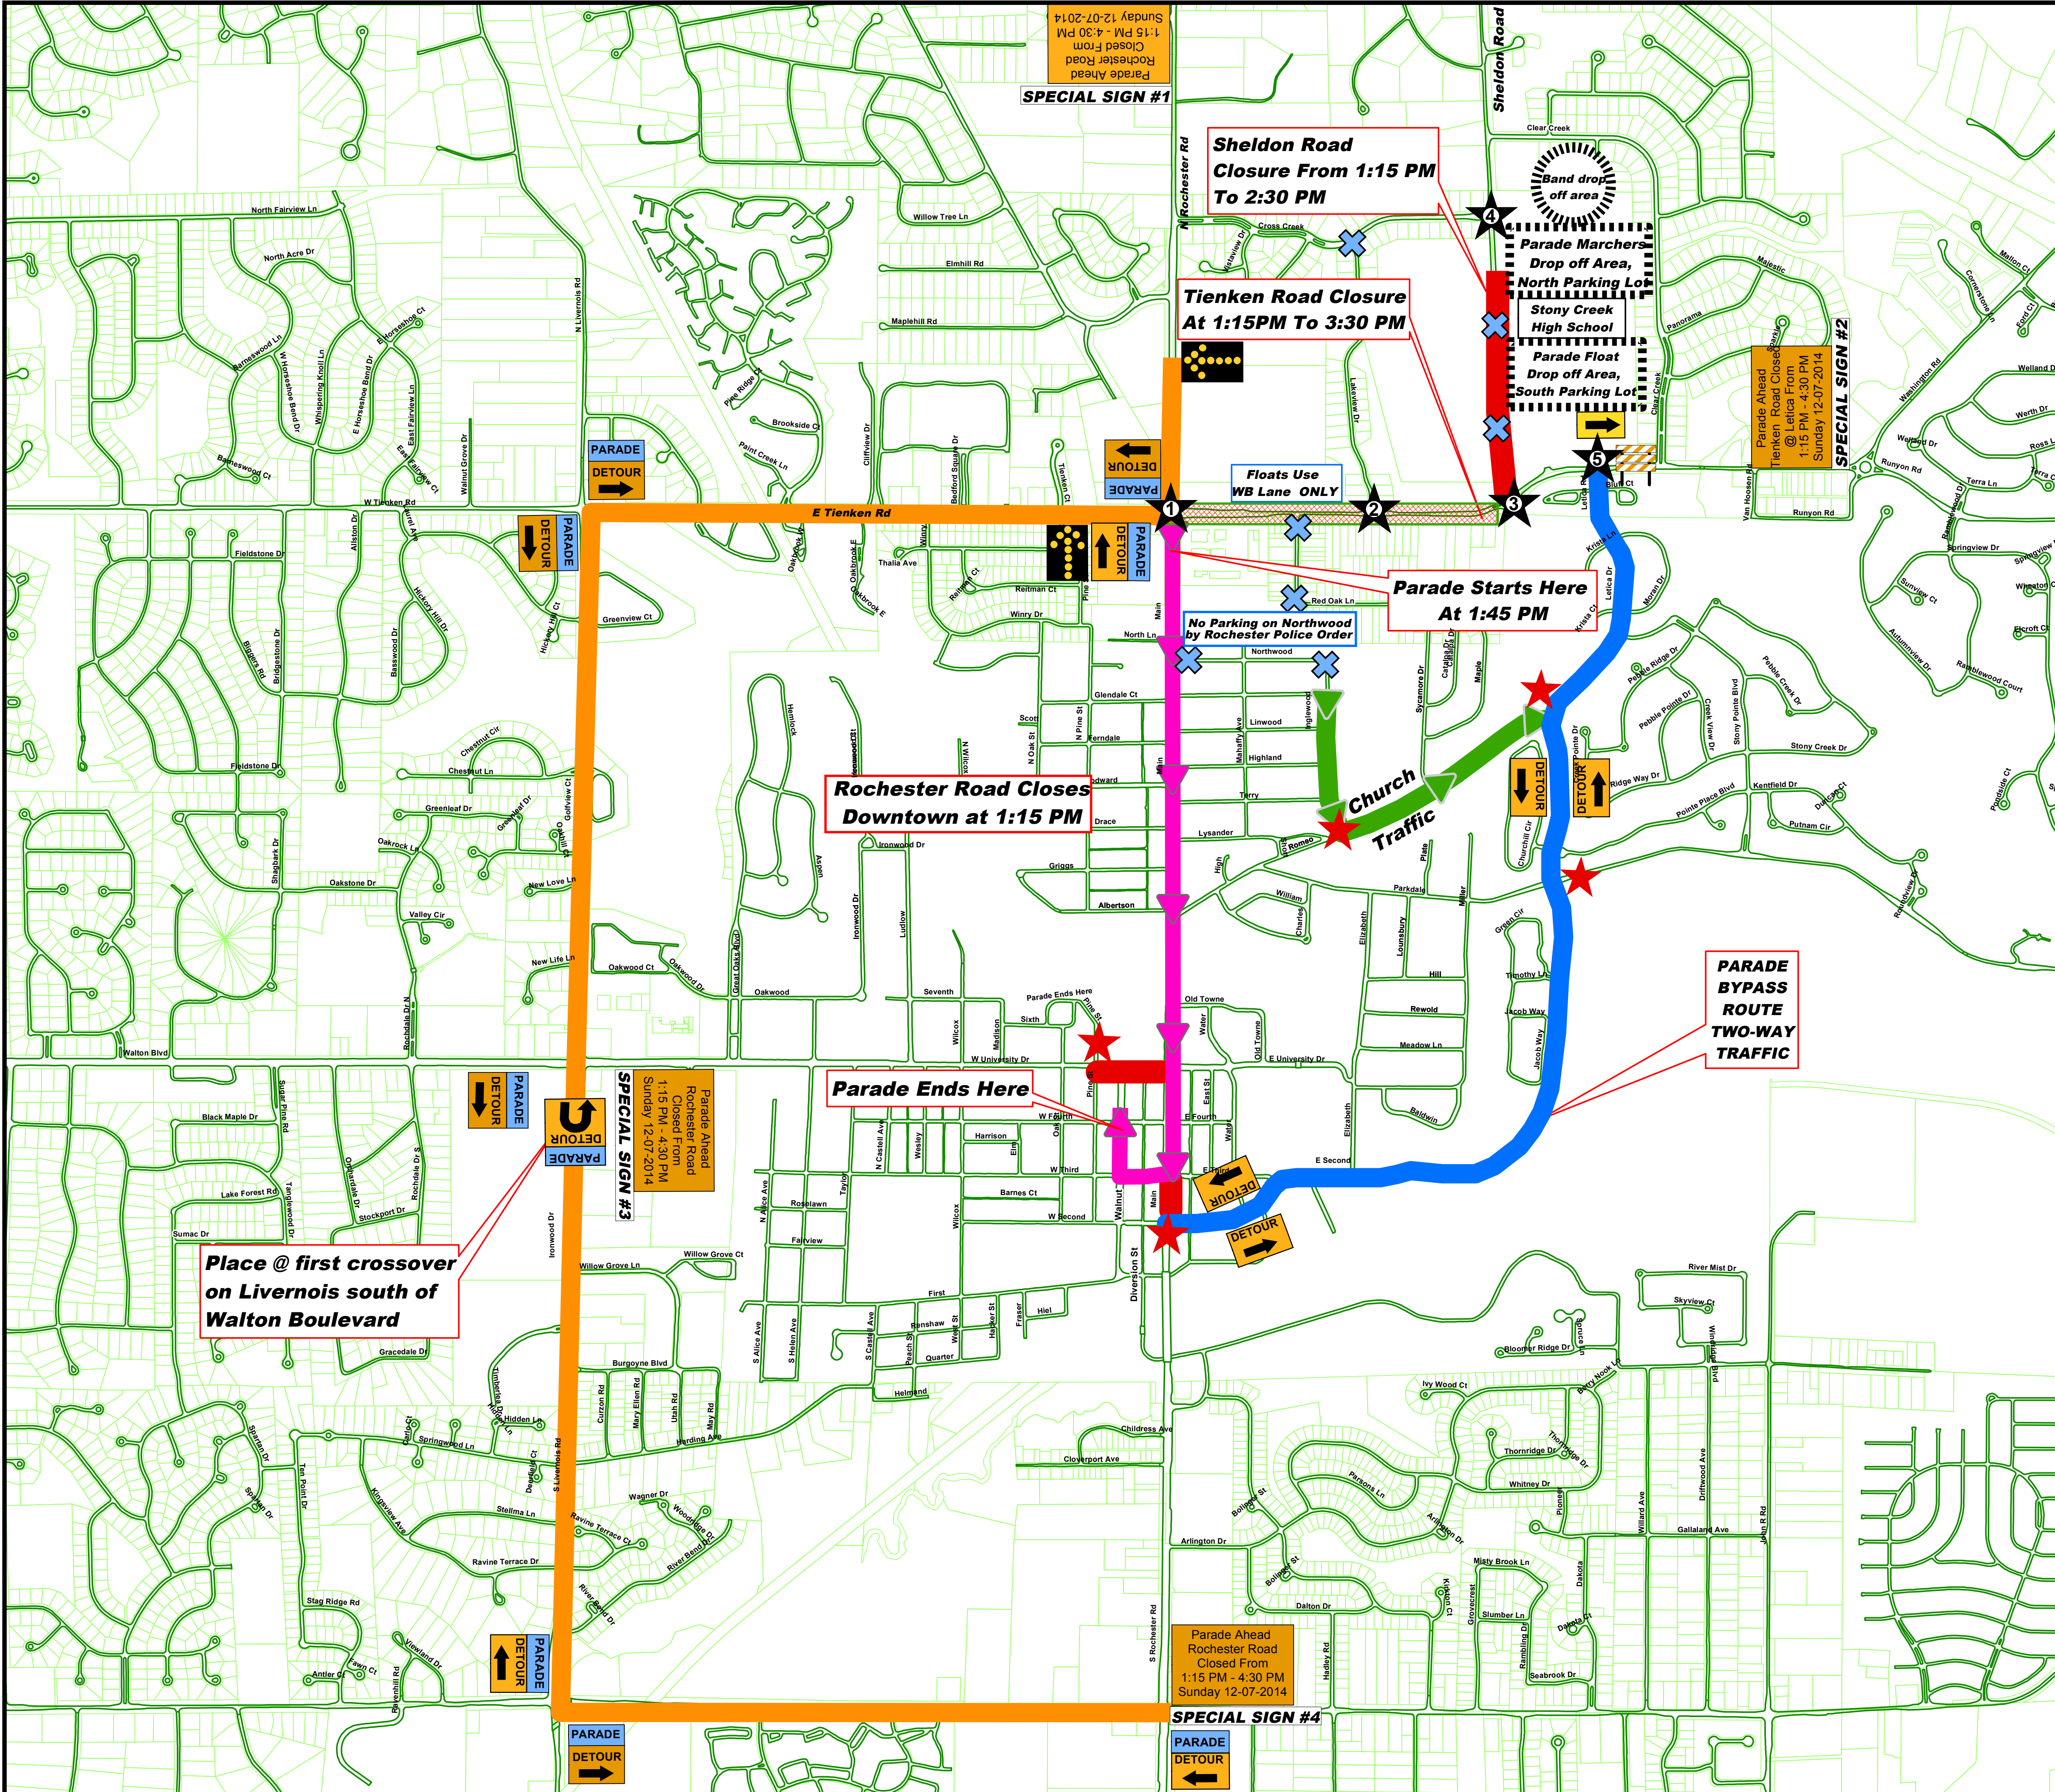

2014 63rd ANNUAL ROCHESTER HOMETOWN CHRISTMAS PARADE SUNDAY DECEMBER 7, 2014 DETOUR ROUTE MAP

Legend

- Parade Route
- Posted Detour Route
- Road Closures (Parade Traffic Only)
- City of Rochester's Downtown Parade Bypass Route
- Church Traffic
- Oakland County Sheriff points
- Civil Air Patrol points
- Rochester City Police points
- Road Closed Staging Area

Traffic Sign Legend

- Special Sign
- M4-9-P
- W-1-P
- M4-9
- W1-6
- Type III Barricade
- Arrow Board

NOTE: CITY OF ROCHESTER PROVIDES TRAFFIC CONTROL DEVICES ALONG ROADS UNDER ITS JURISDICTION

Map Published by
DPS/Engineering Department
Date: 11/25/2014

Data maintained by
DPS/Transportation
Revised: 11/25/2014

Although the information provided by this map is believed to be reliable, its accuracy is not warranted in any way. The City of Rochester Hills assumes no liability for any claims arising from the use of this map.